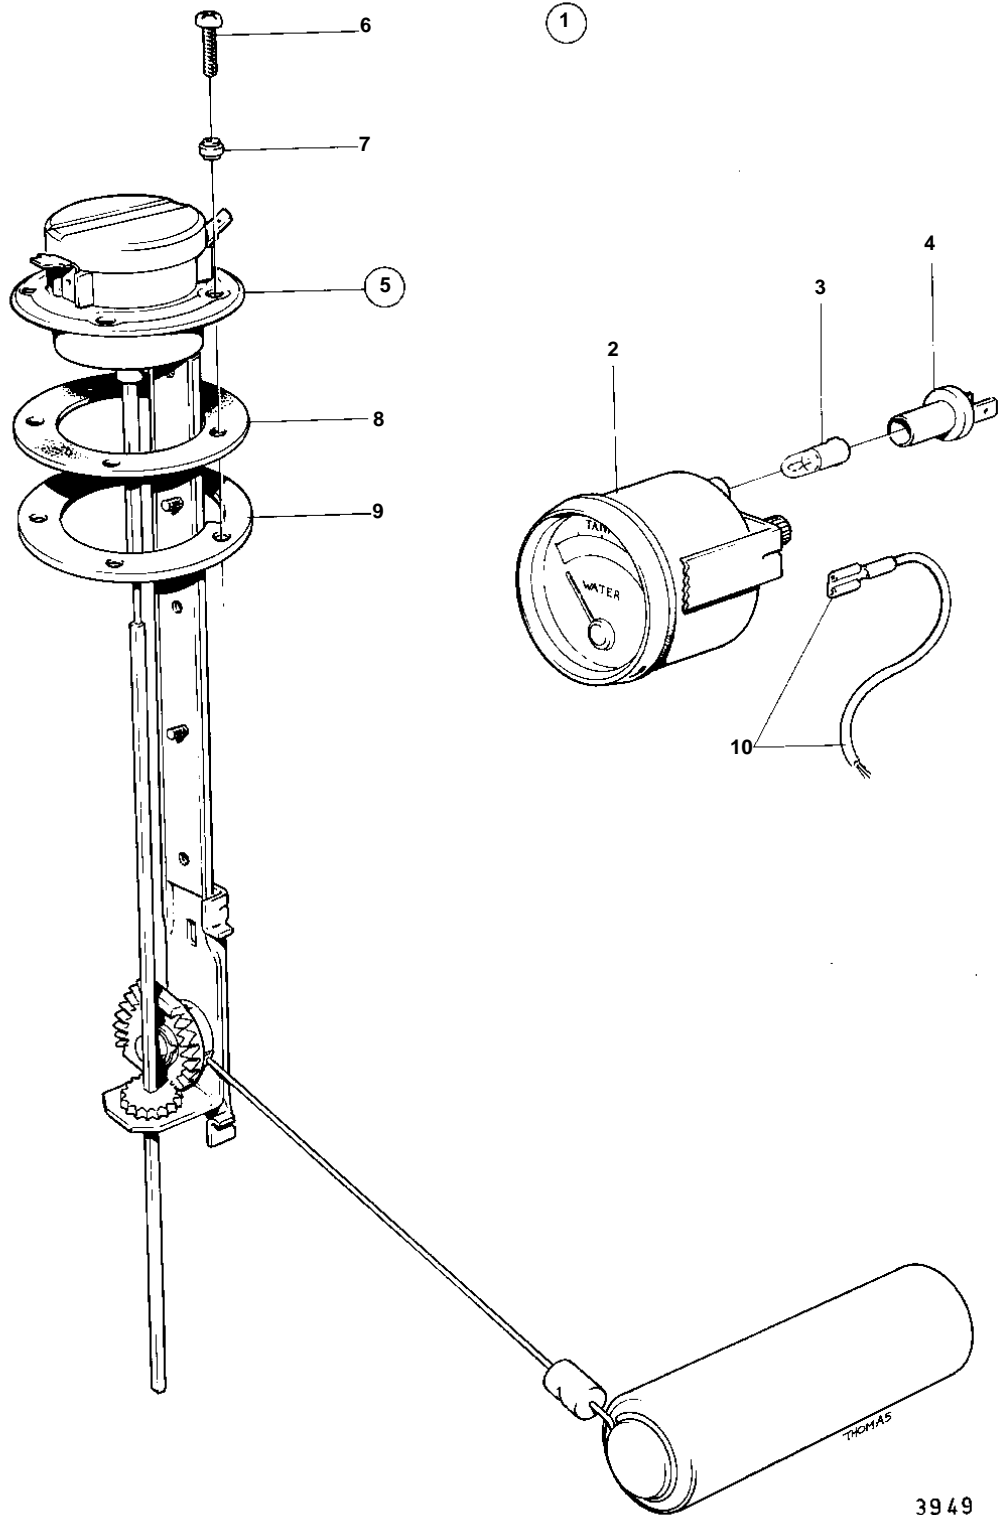

AQ200D, AQ200F

AQ200D, AQ200F

REF	PART NO.	QTY	DESCRIPTION	NOTES
1		1	Tank gauge	FOR SHAFT DIAM. 45MM.
2		1	· Tank gauge	
3	19923	1	· Bulb	
4	808175	1	· Lamp socket	
5	837999	1	· Sensor	
6	956078	4	· · Cross recessed screw	L = 16 MM
	956081	1	· · Cross recessed screw	L = 25 MM
7	834481	5	· · Gasket	
8	89865	1	· · Gasket	
9	834480	1	· · Flange	
10		X	CABLES AND CABLE TERMINALS	SEE GROUP 3